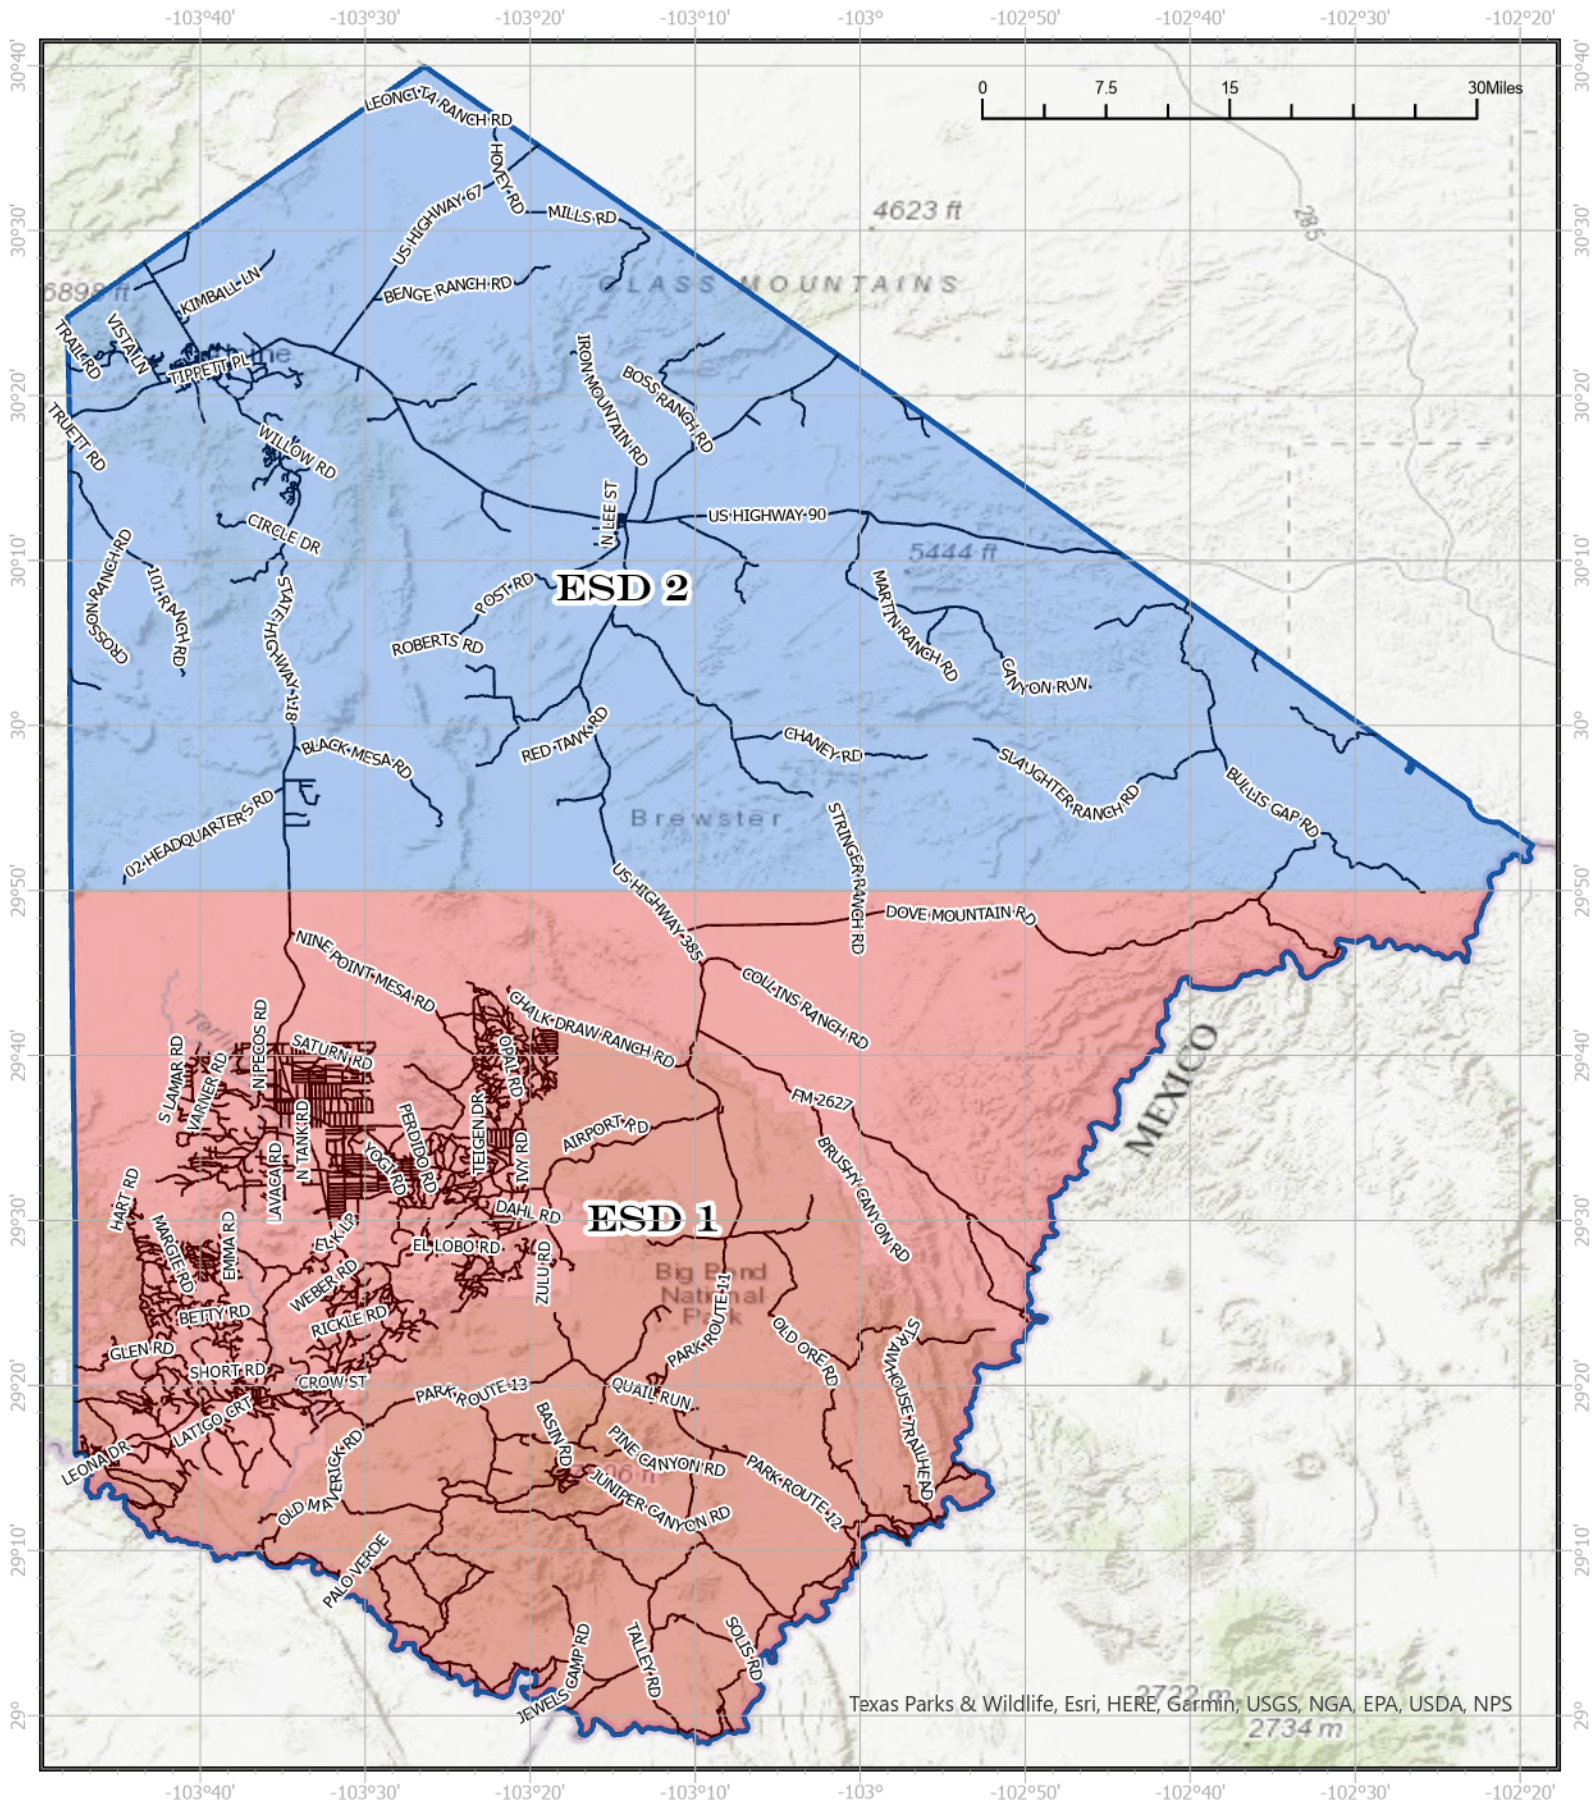

BREWSTER COUNTY *UNAPPROVED* EMERGENCY SERVICE DISTRICTS 1 & 2

MAP LEGEND

■ ESD 1	— ROADWAYS
■ ESD 2	▭ COUNTY

This map was produced with Rio Grande Council of Government files to establish the boundaries for Emergency Service Districts 1 & 2 in Brewster County, TX. Both ESD's meet along the parallel of latitude 29° 50' 00" N. Mapped roadways are as determined by the RGCOG 9-1-1 GIS Manager for first responder dispatch. Production Date: 5/5/2026